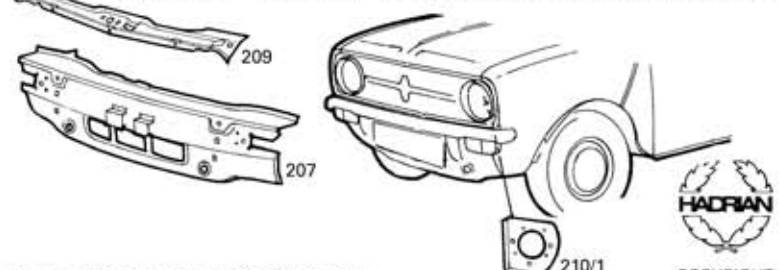

* Will fit van but designed for grilles 190, 191 & 192

COPYRIGHT MAY2003