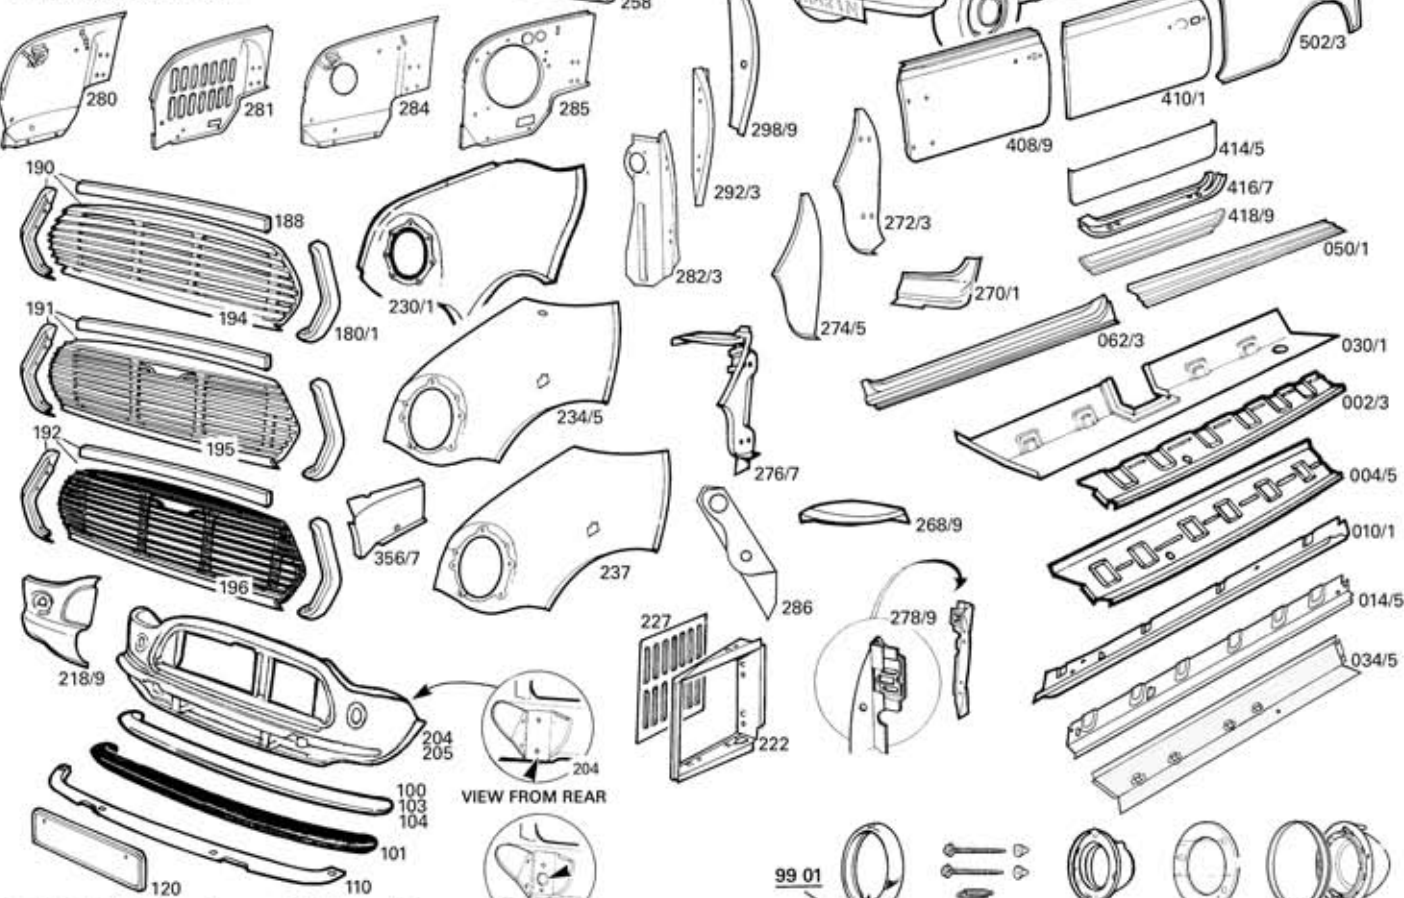

ALL PARTS ON THIS AND THE FOLLOWING PAGE ARE COMMON TO ALL MODELS EXCEPT WHERE LIMITED APPLICATION IS INDICATED. PARTS FOR VAN/TRAVELLER/PICK-UP ARE ON THE SUBSEQUENT PAGE.

- 08 01 002/3 sill saloon - 4-1/2 ins wide
- 08 01 004/5 sill - saloon 9 ins wide
- 08 01 010/1 sill - as original Mk1/2 sal
- 08 01 014/5 sill as original 92>
- 08 01 030/1 interior sill
- 08 01 034/5 Inner sill - full length - Mk1/2/3
- 08 01 050/1 door step - plain
- 08 01 062/3 door step - shaped
- 08 01 100 bumper - chrome - front/rear
- 08 01 101 bumper - black front/rear
- 08 01 103 bumper - grey - front and rear
- 08 01 104 bumper - stainless/s - front/rear
- 08 01 110 front bumper mounting panel - Mk1/2/3
- 08 01 120 front number plate carrier - Mk1/2
- 08 01 180/1 grille end section chrome
- 08 01 188 grille top rail chrome
- 08 01 190 grille - Morris - 8 bars s/w top rail & end sections
- 08 01 191 grille - Mk2/3 chrome 11 bars o/w top rail 7 end sections
- 08 01 192 grille - black 11 bars c/w top rail & end sections
- 08 01 194 grille centre - 8 bars Cooper
- 08 01 195 grille centre - Mk2/3 chrome 11 bars
- 08 01 196 grille centre - black 11 bars Mk2/3
- * 08 01 204 front panel - complete >05/76
- * 08 01 205 front panel - complete 06/76>
- 08 01 206 full scuttle panel
- 08 01 207 front panel - Clubman
- 08 01 209 bonnet slam panel - Clubman
- 08 01 210/1 headlamp panel - Clubman
- 08 01 212/3 half scuttle panel
- 08 01 218/9 front panel corner section
- 08 01 222 radiator cowl - Mk1/2/3
- 08 01 227 inner front wing vent panel LH - Mk1/2/3
- 08 01 230/1 front wing not Clubman
- 08 01 234/5 front wing - o/w SRF 11/85> not Clubman
- 08 01 237 front wing - c/w srf w/o ant.hole LH
- 08 01 258 bonnet moulding support
- 08 01 260 bonnet
- 08 01 262 bonnet - c/w moulding supp. 70>
- 08 01 263 bonnet - 97>