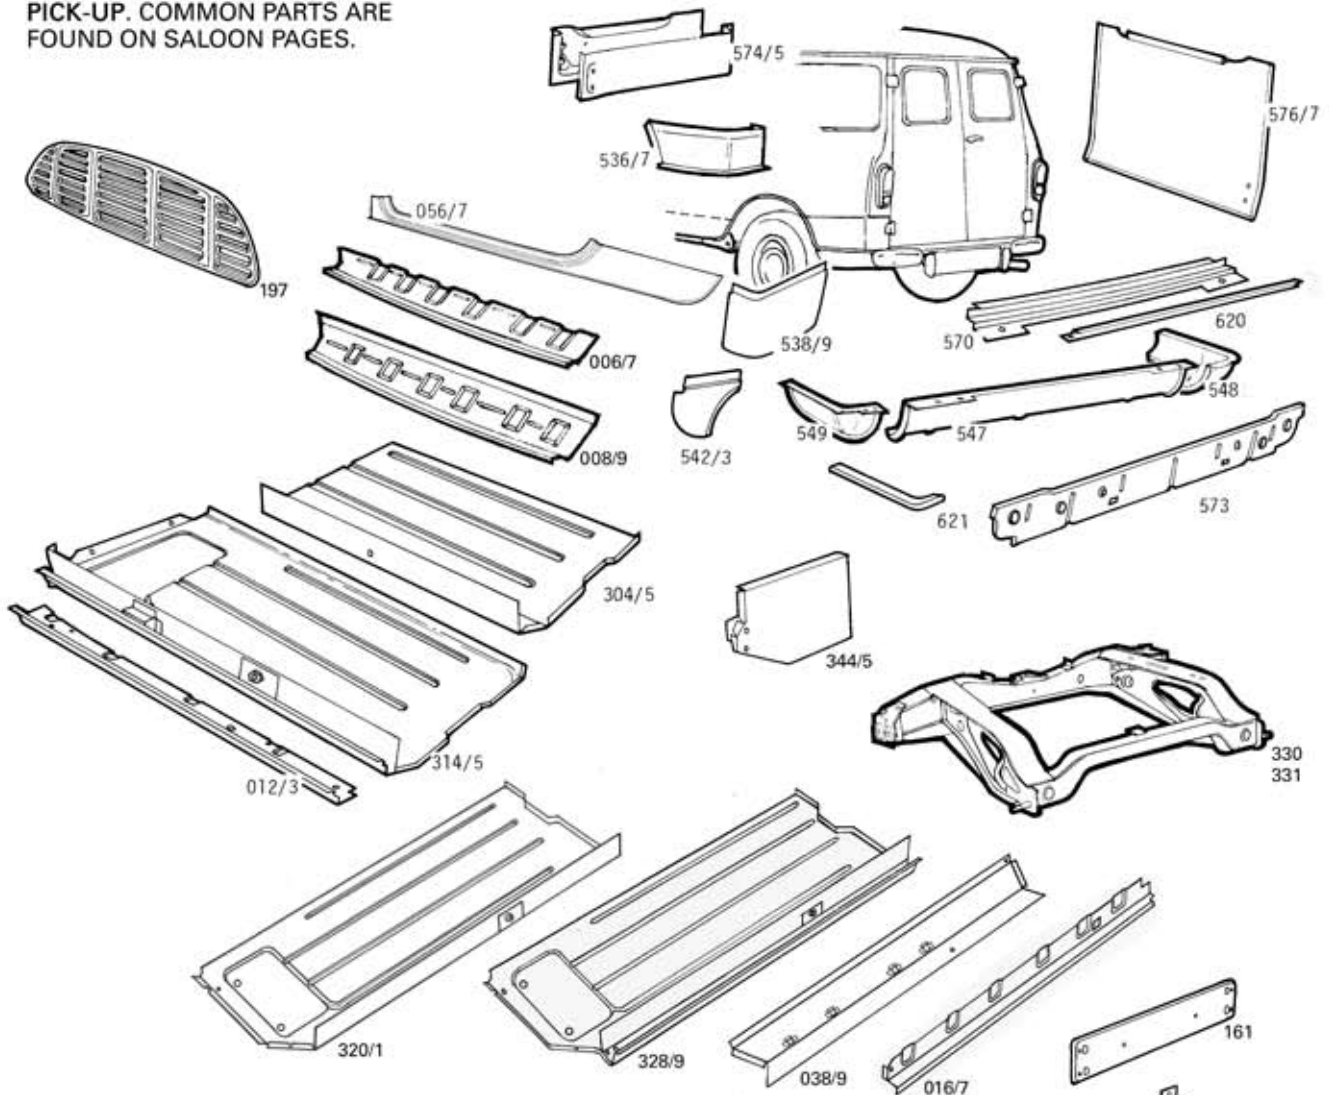

Austin Mini (continued)

08 01

THE PANELS SHOWN HERE FIT ONLY VAN, TRAVELLER OR/AND PICK-UP. COMMON PARTS ARE FOUND ON SALOON PAGES.

- 08 01 006/7 sill - 4.1/2 ins wide - van/trav
- 08 01 008/9 sill - 9 ins wide - van/trav
- 08 01 012/3 sill - Mk1/2 van/trav/pick-up (as original)
- 08 01 016/7 sill - van/trav - 74-00 (as original)
- 08 01 038/9 inner sill - full length - van/trav 74>
- 08 01 040/1 inner sill - van/trav 74> (NPA)
- 08 01 056/7 step/side panel - van/trav/pick-up
- 08 01 161 rear number plate carrier - van/trav Mk1/2 only
- 08 01 172 rear number plate carrier bracket - van/trav
- 08 01 197 grille - steel van/pick-up
- 08 01 304/5 rear footwell - van/trav/pick-up
- 08 01 314/5 half floor compl - van/trav/pick-up
- 08 01 320/1 half floor - van/trav 74>
- 08 01 328/9 half floor assy - van/trav - 74>
- 08 01 330 rear subframe - dry >91
- 08 01 331 rear subframe - dry 91> - c/w exhaust bracket
- 08 01 344/5 subframe mounting panel end - van/pick-up
- 08 01 336/7 half floor - van/trav - 74> (NPA)
- 08 01 348/9 rear floor - van/trav - full size (NPA)
- 08 01 381 petrol tank - 80-90 est/van/pick-up (36.5 x 9.5 ins)
- 08 01 536/7 upper rear corner - van/trav
- 08 01 538/9 rear corner (below tail lamp) - pick-up
- 08 01 542/3 rear valance filler panel - van/trav
- 08 01 547 rear valnce centre - van/trav
- 08 01 548/9 rear corner valance - van/trav
- 08 01 570 rear doorstep - van/trav
- 08 01 573 inner rear valance - van/trav/pick-up
- 08 01 574/5 rear door bottom - van/trav
- 08 01 576/7 rear doorskin - van/est
- 08 01 580 tailgate hinge - pick-up
- 08 01 620 seam below rear doors - van/trav
- 08 01 621 rear corner seam cover - van/trav
- 08 01 636 number plate lamp - van 79>

NPA = no picture available

COPYRIGHT
JAN2003